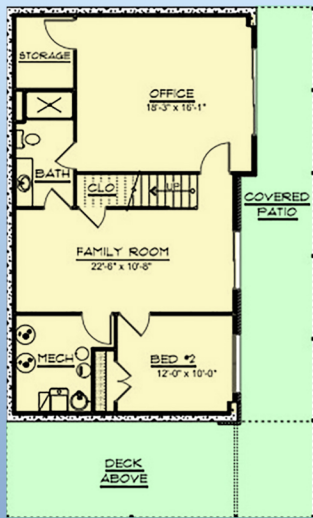

plan 43957

familyhomeplans.com ☎ 800-482-0464

1067 sq ft, 1 bed, 1 bath, 53' x 32'