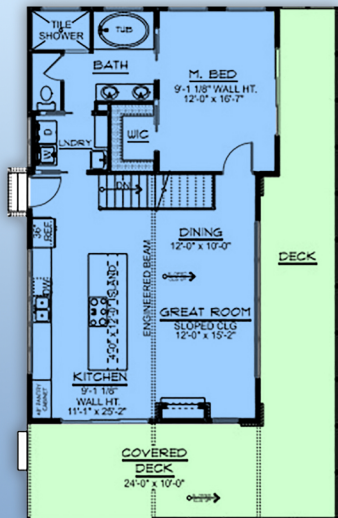

plan 43957

familyhomeplans.com ☎ 800-482-0464

1067 sq ft, 1 bed, 1 bath, 53' x 32'