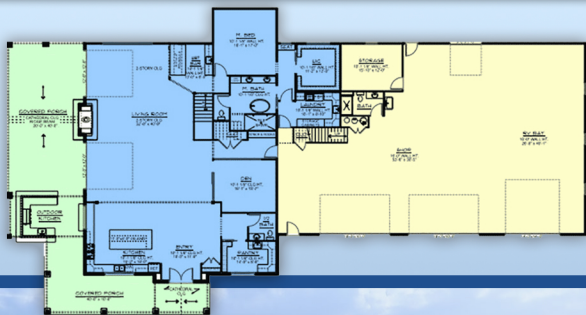

plan 43955

familyhomeplans.com  800-482-0464

6218
sq ft

5 BD

3.5 BA

130' W

69' D