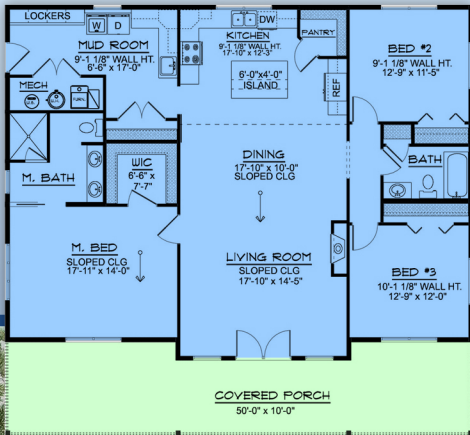

plan 43947

familyhomeplans.com  800-482-0464

1800 sq ft
 3 beds
 2 baths
 50' wide
 36' deep