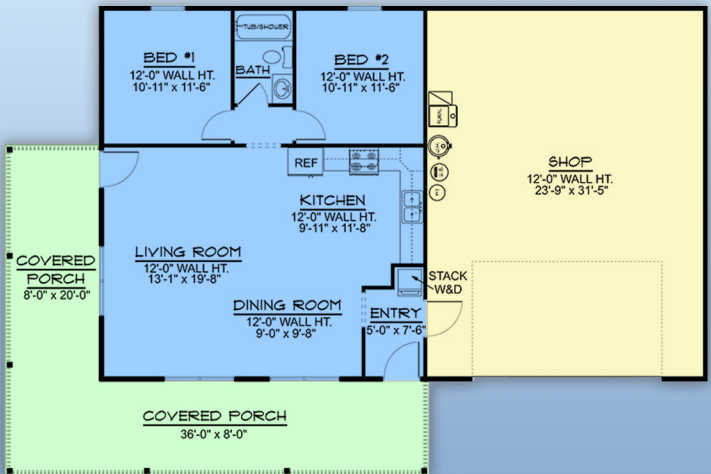

plan 43942

familyhomeplans.com ☎ 800-482-0464

896 sq ft, 2 beds, 1 bath, 60' W x 40' D