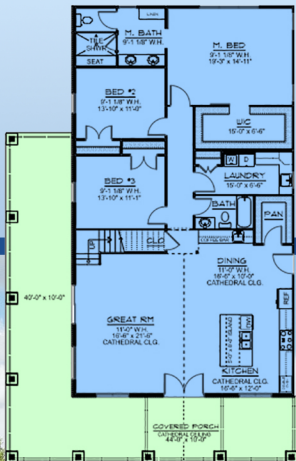

plan 43934

familyhomeplans.com  800-482-0464

2679
sq ft
3 BD, 2 BA
74' W x 70' D