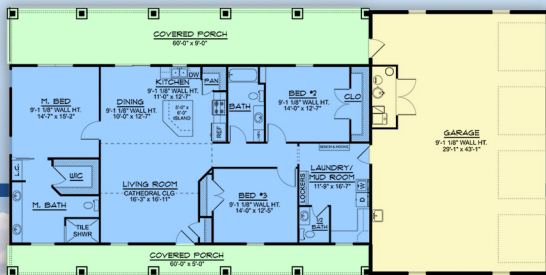

plan 43931

familyhomeplans.com 800-482-0464

1803 sq ft
3 beds
2.5 baths
90' x 44'