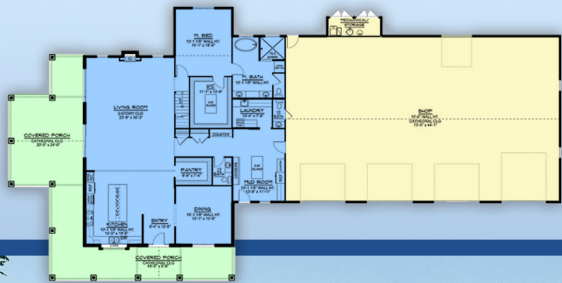

plan 43923

familyhomeplans.com 800-482-0464

4121 sq ft
3 bedrooms
full baths: 2
1/2 baths: 3
148' W x 73' D