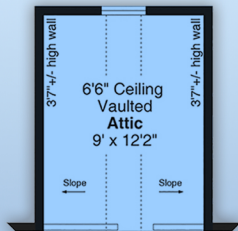

plan 43786

familyhomeplans.com  800-482-0464

Covered Porch

619 sq ft
19' W x 30' D

- kitchen
- laundry
- bathroom
- attic loft