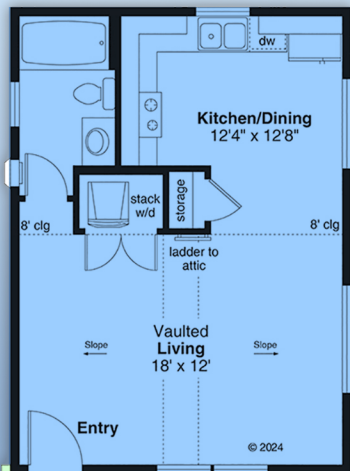

plan 43786

familyhomeplans.com  800-482-0464

Covered Porch

619 sq ft
19' W x 30' D

- kitchen
- laundry
- bathroom
- attic loft