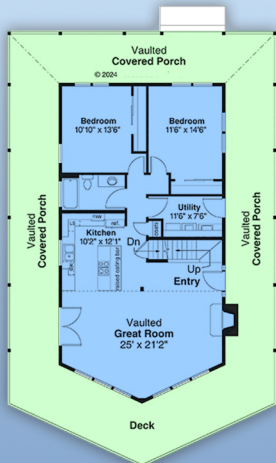

plan 43780

familyhomeplans.com  800-482-0464

2039
sq ft

3 bedrooms, 2 bathrooms, 42' W x 68' D