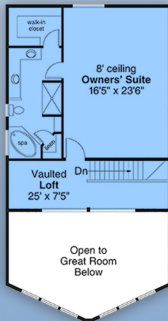

plan 43780

familyhomeplans.com  800-482-0464

2039
sq ft

3 bedrooms, 2 bathrooms, 42' W x 68' D