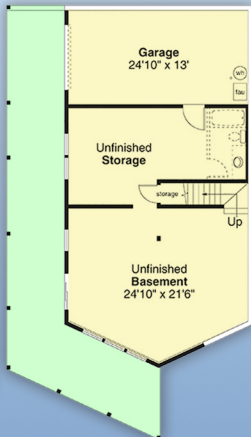

plan 43780

familyhomeplans.com  800-482-0464

2039
sq ft

3 bedrooms, 2 bathrooms, 42' W x 68' D