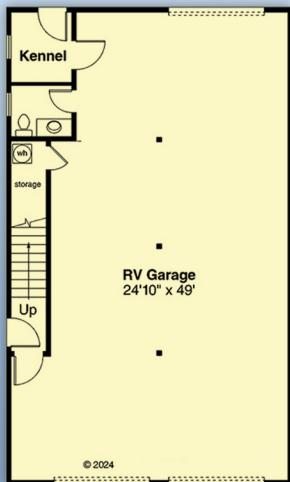

plan 43767

familyhomeplans.com  800-482-0464

1314 sq ft, 2 beds, 2.5 baths, 30' W x 50' D