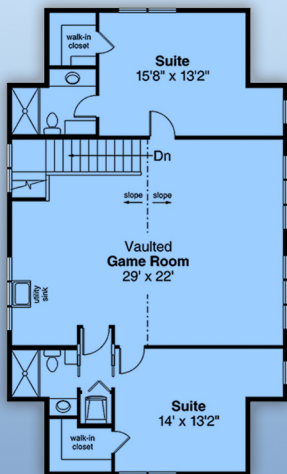

plan 43767

familyhomeplans.com  800-482-0464

1314 sq ft, 2 beds, 2.5 baths, 30' W x 50' D