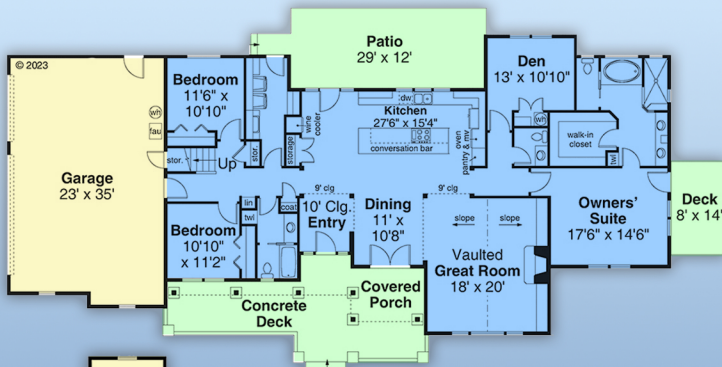

plan 43761

familyhomeplans.com  800-482-0464

3002 sq ft, 3 beds, 2.5 baths, 100' x 45'

 Bonus 11' x 35'