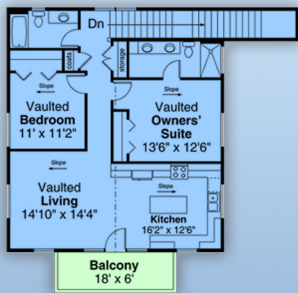

# plan 43725

familyhomeplans.com 800-482-0464

1585 sq feet

2 beds, 3 baths

54 ft wide  
41 ft deep