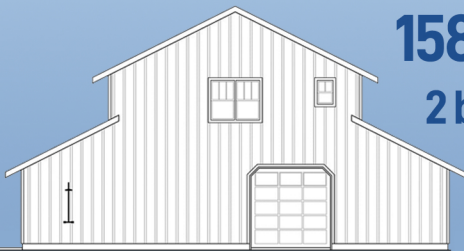

# plan 43725

familyhomeplans.com 800-482-0464

1585 sq feet

2 beds, 3 baths

54 ft wide  
41 ft deep