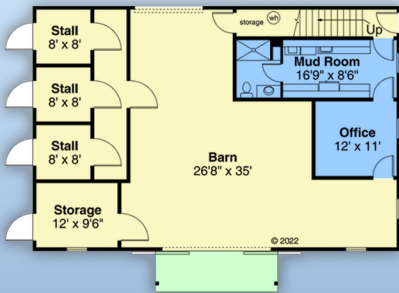

# plan 43725

familyhomeplans.com 800-482-0464

1585 sq feet

2 beds, 3 baths

54 ft wide  
41 ft deep