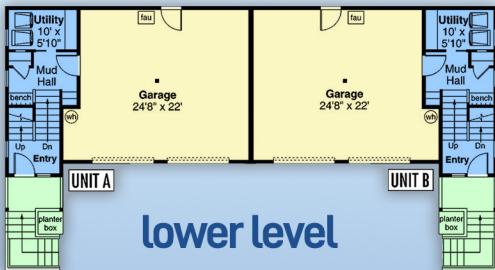

plan 43713

familyhomeplans.com 800-482-0464

lower level

duplex  
building  
total -  
3054  
sq ft

6 beds  
4 baths  
72' W  
47' D