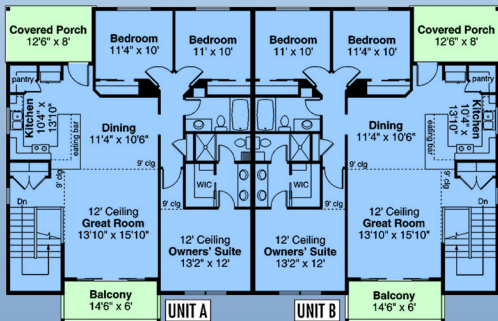

plan 43713

familyhomeplans.com 800-482-0464

lower level

duplex  
building  
total -  
3054  
sq ft

6 beds  
4 baths  
72' W  
47' D