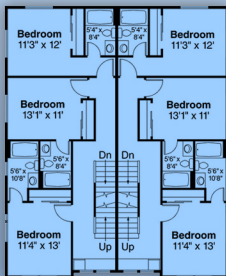

# Multi-Family Plan - Duplex

Total living area for building: 4320 square feet

Total for building: 10 bedrooms, 10 baths

Dimensions: 40 feet wide by 55 feet deep

Level  
1

Level 2

Level 3