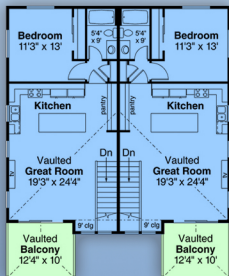

# Multi-Family Plan - Duplex

Total living area for building: 4320 square feet

Total for building: 10 bedrooms, 10 baths

Dimensions: 40 feet wide by 55 feet deep

Level  
1

Level 2

Level 3