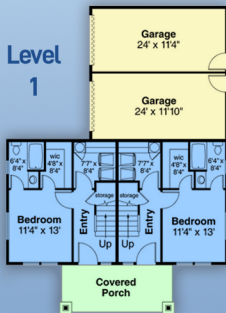

# Multi-Family Plan - Duplex

Total living area for building: 4320 square feet

Total for building: 10 bedrooms, 10 baths

Dimensions: 40 feet wide by 55 feet deep

Level  
1

Level 2

Level 3