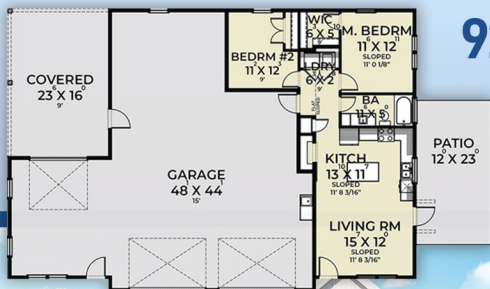

# plan 43654

familyhomeplans.com  800-482-0464

924 sq. feet

2 BD, 1 BA

65 ft x 45 ft