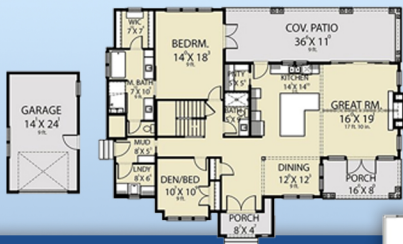

plan 43614

familyhomeplans.com  800-482-0464

2794 sq. feet
4 beds, 3 baths
62 ft. by 47 ft.