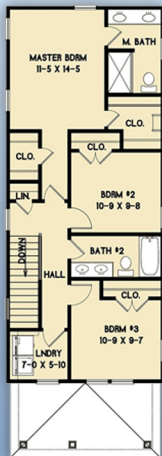

plan 43502

familyhomeplans.com  800-482-0464

1696 sq. feet
3 bedrooms
2.5 baths
19' wide
45' deep

rear elevation