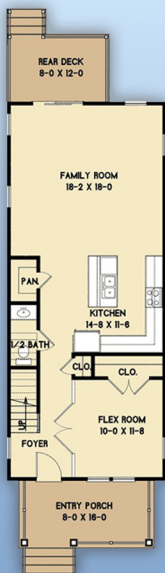

plan 43502

familyhomeplans.com  800-482-0464

1696 sq. feet
3 bedrooms
2.5 baths
19' wide
45' deep

rear elevation