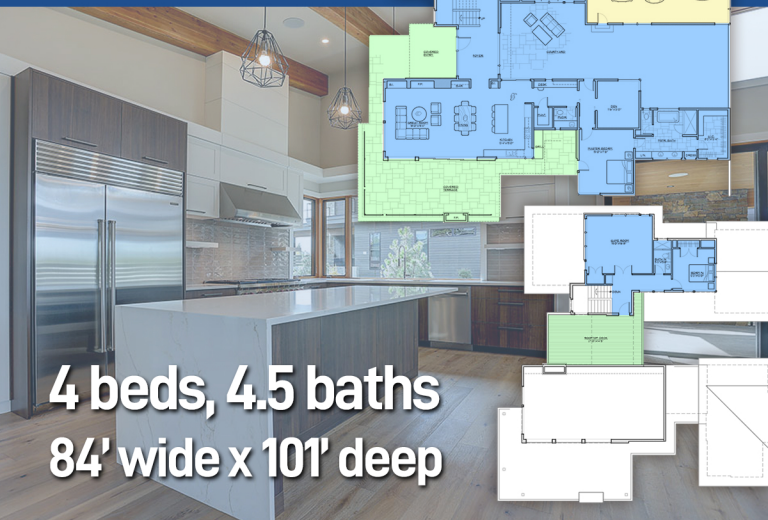

**plan 43338**

**familyhomeplans.com**  **800-482-0464**

**4006 sq. feet**

**4 beds, 4.5 baths**  
**84' wide x 101' deep**