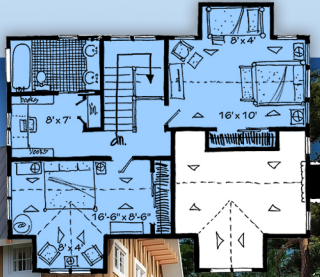

plan 43242

familyhomeplans.com  800-482-0464

1825 sq. feet

3 beds, 2 baths, 45' W x 39' D