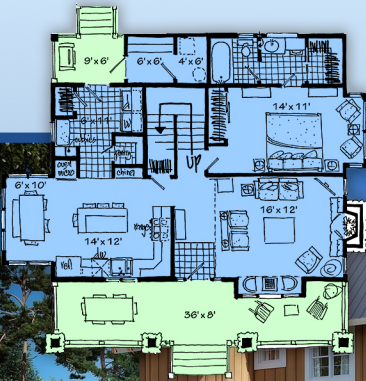

plan 43242

familyhomeplans.com  800-482-0464

1825 sq. feet

3 beds, 2 baths, 45' W x 39' D