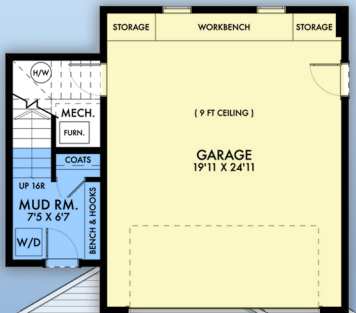

plan 42962

familyhomeplans.com 800-482-0464

795 sq feet
2 BD, 1 BA
29' W x 26' D