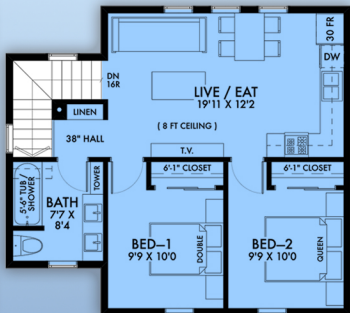

plan 42962

familyhomeplans.com 800-482-0464

795 sq feet
2 BD, 1 BA
29' W x 26' D