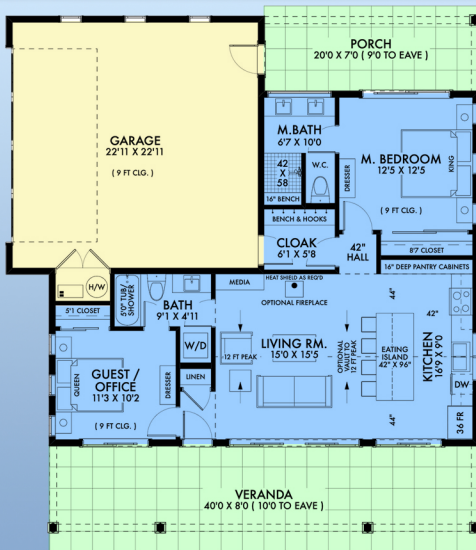

plan 42961

familyhomeplans.com  800-482-0464

1000 sq ft, 2 beds, 2 baths, 44' W x 48' D