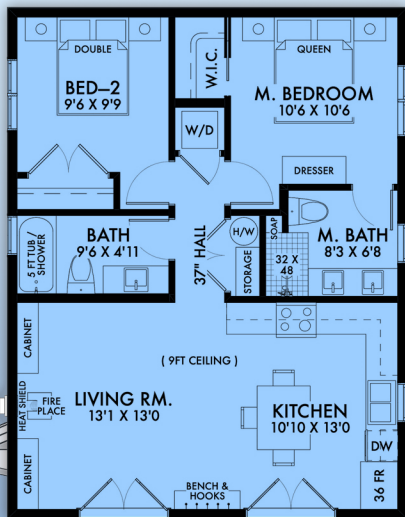

plan 42922

familyhomeplans.com  800-482-0464

800 sq ft
2 beds
2 baths
25' wide
32' deep