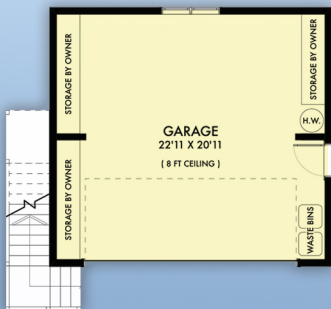

# plan 42906

familyhomeplans.com  800-482-0464

394 sq ft, 1 bed, 1 bath, 24' W x 22' D