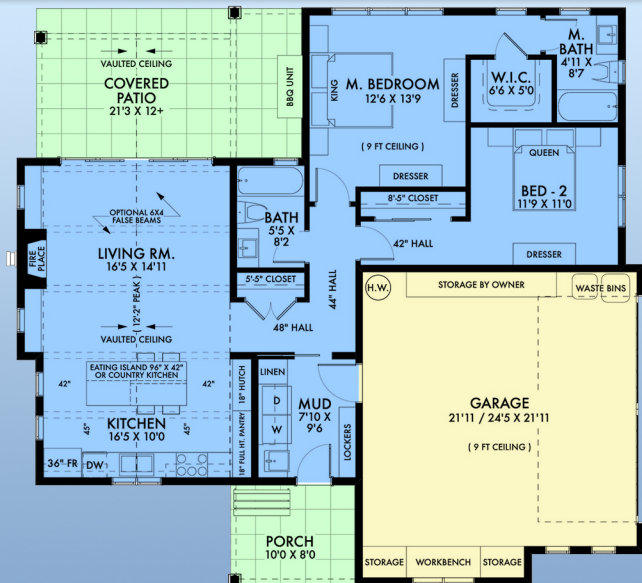

plan 42903

familyhomeplans.com  800-482-0464

1200 sq ft, 2 beds, 2 baths, 50' W x 46' D