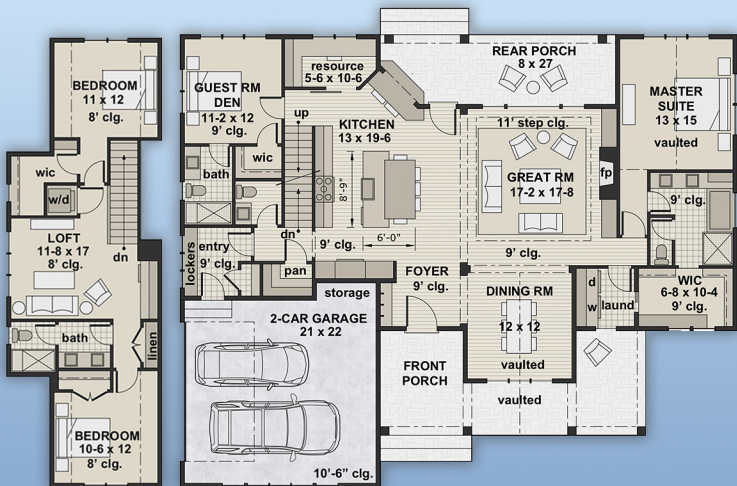

plan 42694

familyhomeplans.com 800-482-0464

2751 sq ft, 4 beds, 3.5 baths, 64' W x 52' D