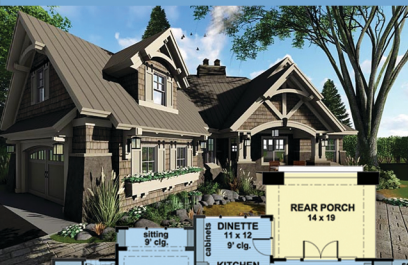

#4

familyhomeplans.com

Vol. 6

featured

Designer Collection

House Plan 42675

Order Code PT104

Specifications

Total Living Area	2177 sq. ft.
Bedrooms	3
Bathrooms	3
Garage Bays	2 Bay
Dimensions	76'3 W x 68'8 D

Main Living Space

Bonus Room