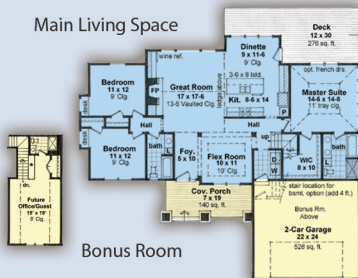

#7

familyhomeplans.com

Vol. 6

featured

Designer Collection

House Plan 42624

Order Code PT104

Specifications

Total Living Area	1724 sq. ft.
Bedrooms	3
Bathrooms	2
Garage Bays	2 Bay
Dimensions	60' W x 54' D

Main Living Space

Bonus Room