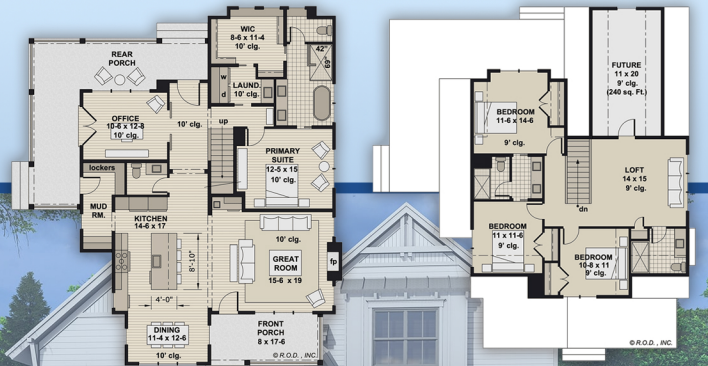

plan 41972

familyhomeplans.com  800-482-0464

2733 sq ft, 4 beds, 3.5 baths, 48' W x 55' D