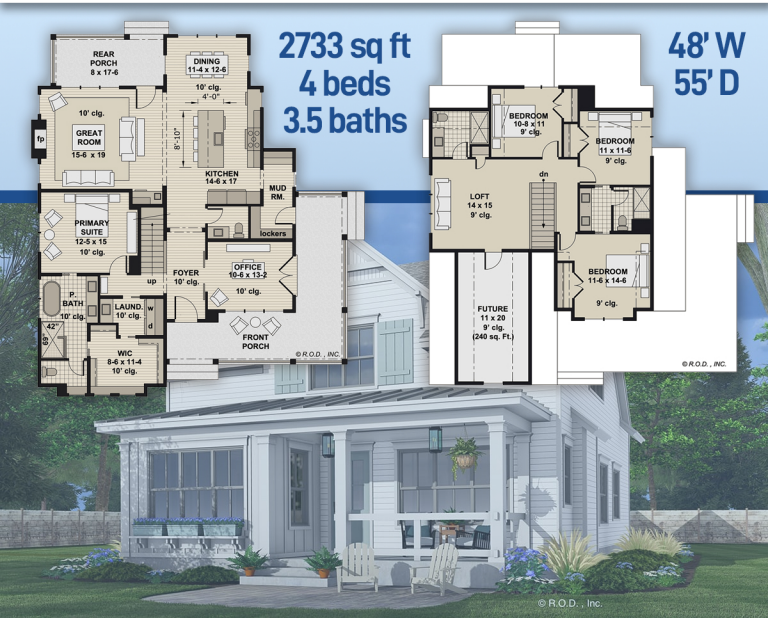

plan 41971

© R.O.D., Inc.

familyhomeplans.com  **800-482-0464**

2733 sq ft
4 beds
3.5 baths

48' W
55' D

© R.O.D., INC.

© R.O.D., INC.

© R.O.D., Inc.