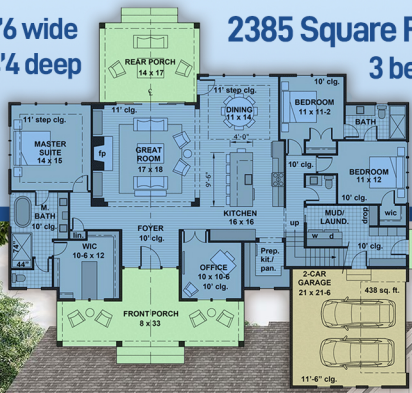

plan 41911

familyhomeplans.com 800-482-0464

70'6 wide
64'4 deep

2385 Square Feet Total Living Area
3 bedrooms, 2.5 bathrooms

bonus:
280 sq ft