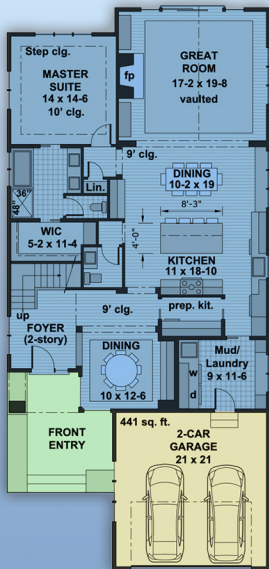

plan 41908

familyhomeplans.com 800-482-0464

2870 sq ft living area
4 bedrooms, 2.5 baths
35' wide x 74'10 deep