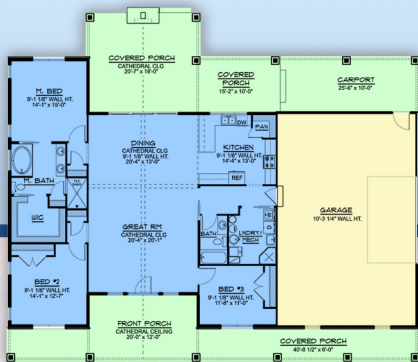

# plan 41876

familyhomeplans.com  800-482-0464

2030 sq ft  
3 BD, 2 BA  
76' W x 64' D