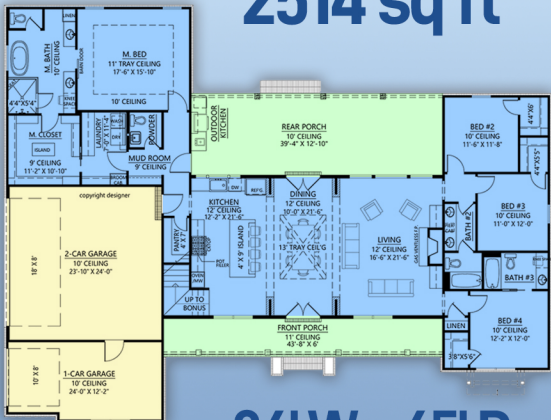

plan 41490

familyhomeplans.com 800-482-0464

4 BD
3.5 BA

2514 sq ft

bonus room:
555 sq ft

86' W x 65' D