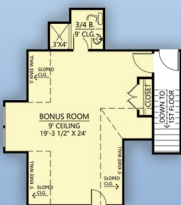

plan 41490

familyhomeplans.com 800-482-0464

4 BD
3.5 BA

2514 sq ft

bonus room:
555 sq ft

86' W x 65' D