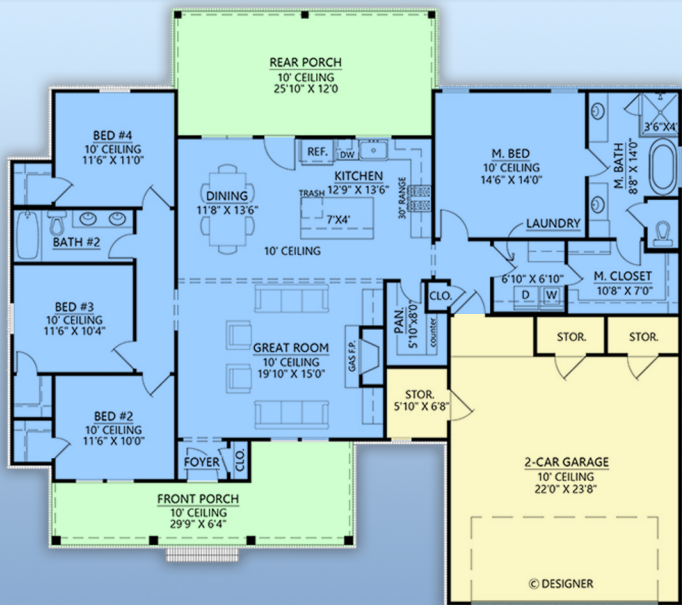

plan 41468

familyhomeplans.com  800-482-0464

1843 sq ft, 4 beds, 2 baths, 66' W x 59' D