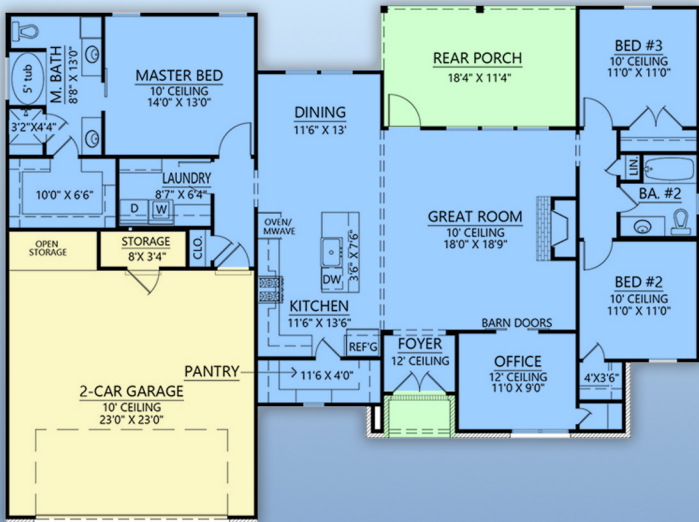

# plan 41465

familyhomeplans.com  800-482-0464

1818 sq ft, 3 beds, 2 baths, 66' W x 49' D