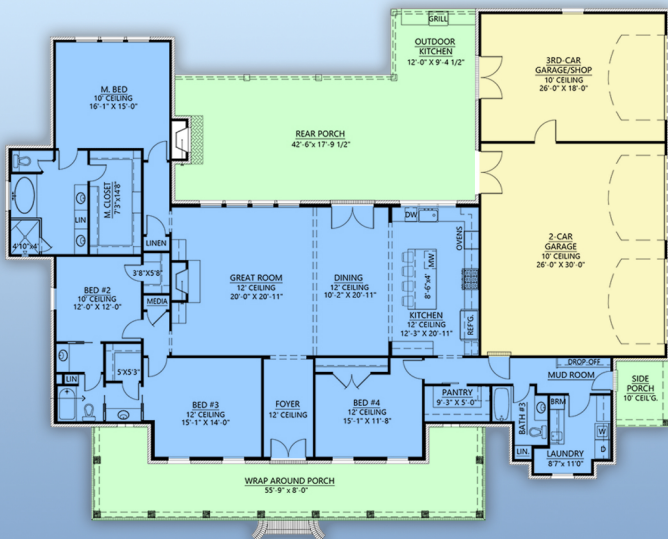

# plan 41463

familyhomeplans.com  800-482-0464

2965 sq ft, 4 beds, 3 baths, 95' W x 73' D