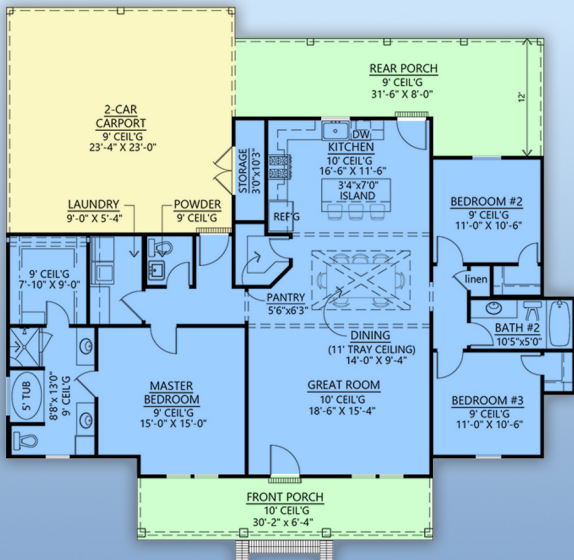

plan 41459

familyhomeplans.com  800-482-0464

1650 sq ft, 3 beds, 2.5 baths, 59' W x 55' D