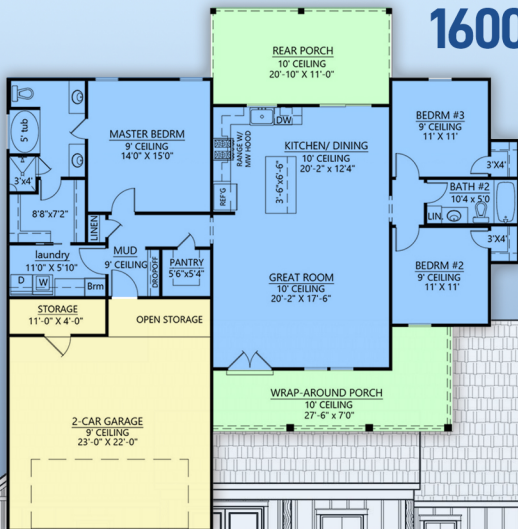

plan 41449

familyhomeplans.com  800-482-0464

1600 sq feet

3 beds

2 baths

59' wide

60' deep