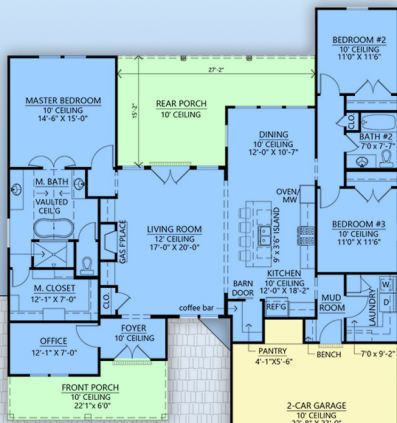

# plan 41446

familyhomeplans.com  800-482-0464

**1941 SQ FT**  
total living area

**3 bedrooms**  
**2 bathrooms**  
**width: 54'**  
**depth: 69'8"**

## SQUARE FOOTAGE

LIVING	1941
FRONT PORCH	152
REAR PORCH	310
GARAGE	562
TOTAL SQ. FT.	2965