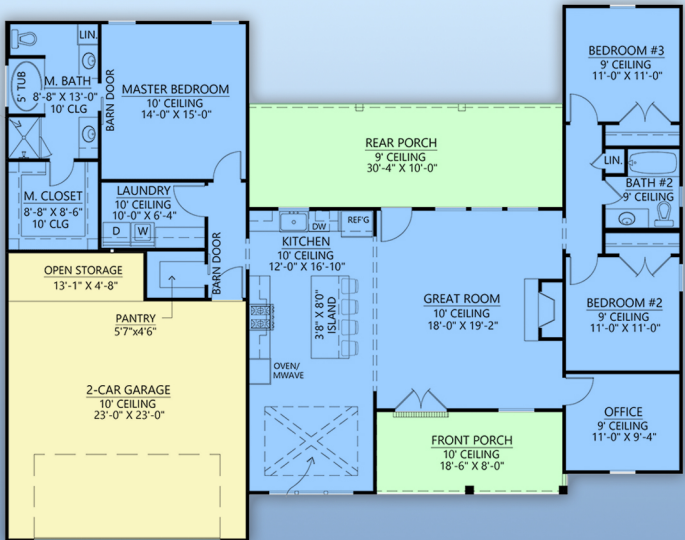

plan 41437

familyhomeplans.com 800-482-0464

1817 sq ft, 3 beds, 2 baths, 65'8 W x 52'1 D