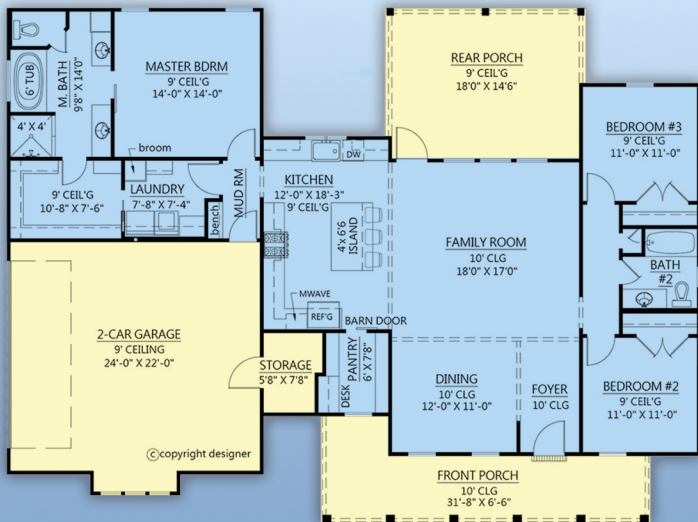

plan 41422

familyhomeplans.com  800-482-0464

1777 Total Living Area, 3 Beds, 2 Baths, 66'8 W x 49'7 D