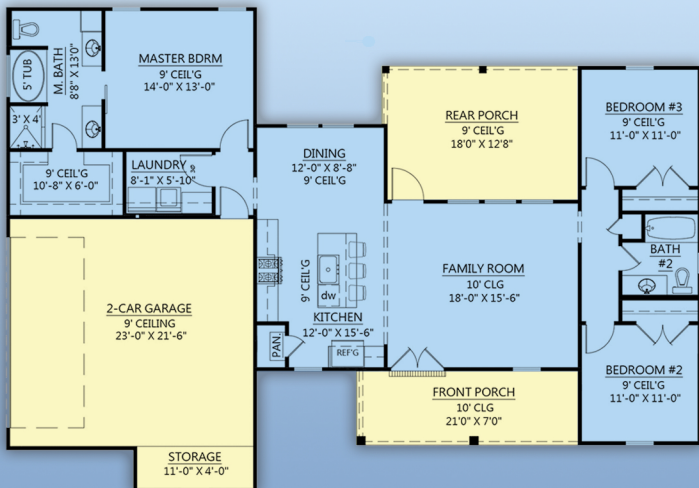

# plan 41421

familyhomeplans.com  800-482-0464

1474 SQ FT Living Area, 3 Beds, 2 Baths, 65'8 W x 46' D