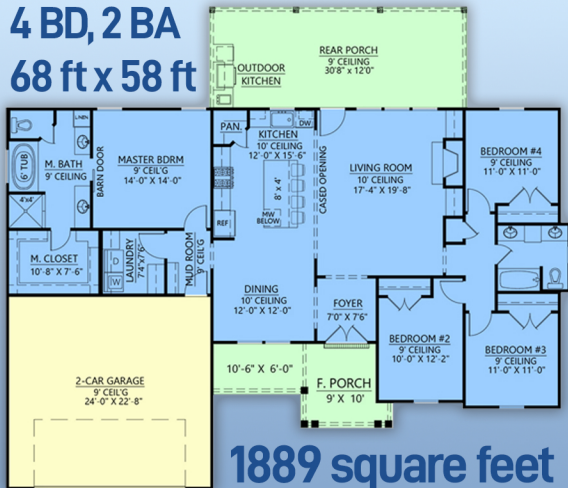

plan 41416

familyhomeplans.com 800-482-0464

4 BD, 2 BA
68 ft x 58 ft

1889 square feet