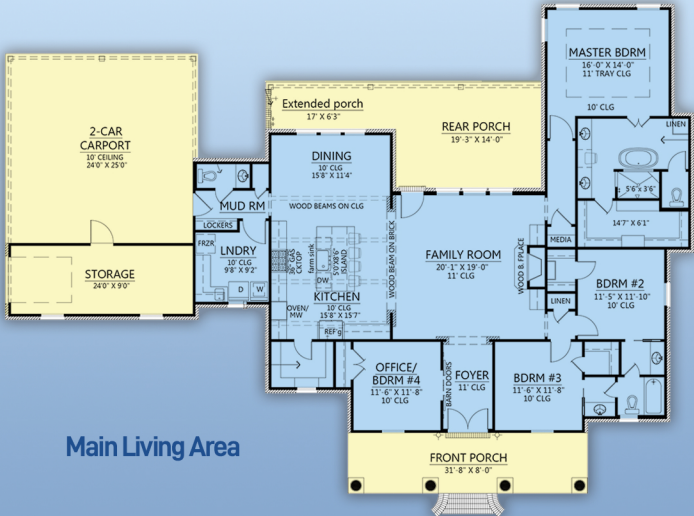

plan 41411

sq ft
2446

beds
4

baths
2.5

bays
2

width
90'10

depth
64'6

800-482-0464

familyhomeplans.com

Main Living Area