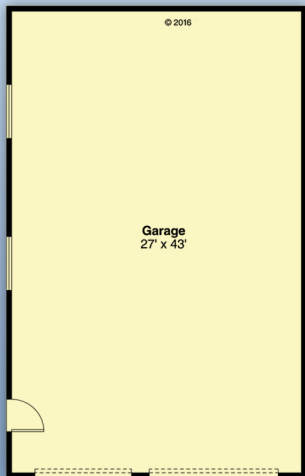

plan 41274

familyhomeplans.com ☎ 800-482-0464

3 car garage plan
width: 28 feet
depth: 44 deep