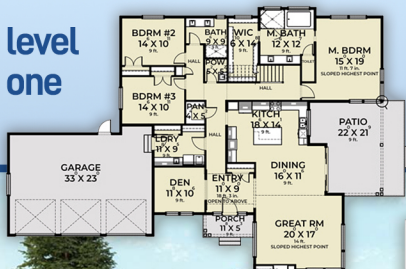

# plan 40928

familyhomeplans.com  800-482-0464

level  
one

3094 sq. feet  
3 BD, 2.5 BA  
87' W x 62' D