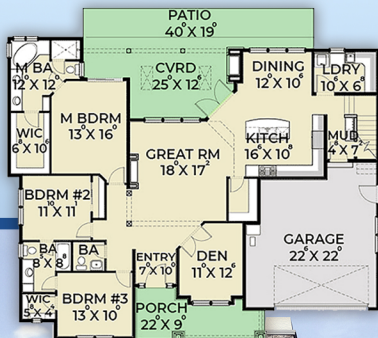

# plan 40926

familyhomeplans.com  800-482-0464

**2124 sq. feet**  
**3 beds, 2.5 bath**  
**64' wide x 52' deep**