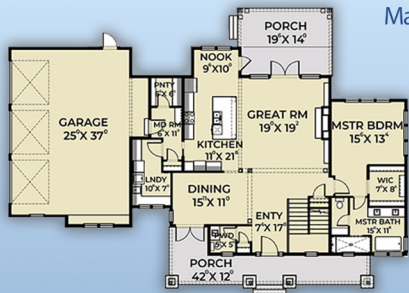

plan 40902

sq ft
3290

beds
4

baths
3.5

bays
3

width
84'

depth
44'

800-482-0464

familyhomeplans.com

Main Living Area

Upper Level