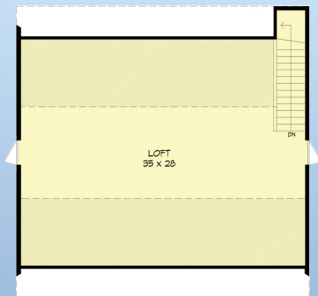

garage plan 40855

familyhomeplans.com  800-482-0464

36 ft. wide
36 ft. deep
993 sq. ft. loft