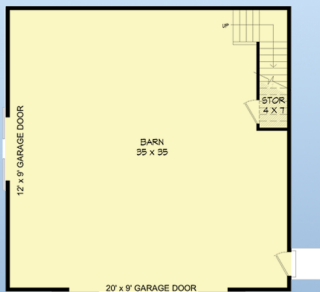

garage plan 40855

familyhomeplans.com  800-482-0464

36 ft. wide
36 ft. deep
993 sq. ft. loft