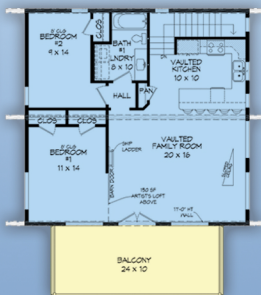

plan 40816

sq ft
1359

beds
3

baths
2

bays
1

width
32'

depth
31'

800-482-0464

familyhomeplans.com

Level One

Level Two

Level Three